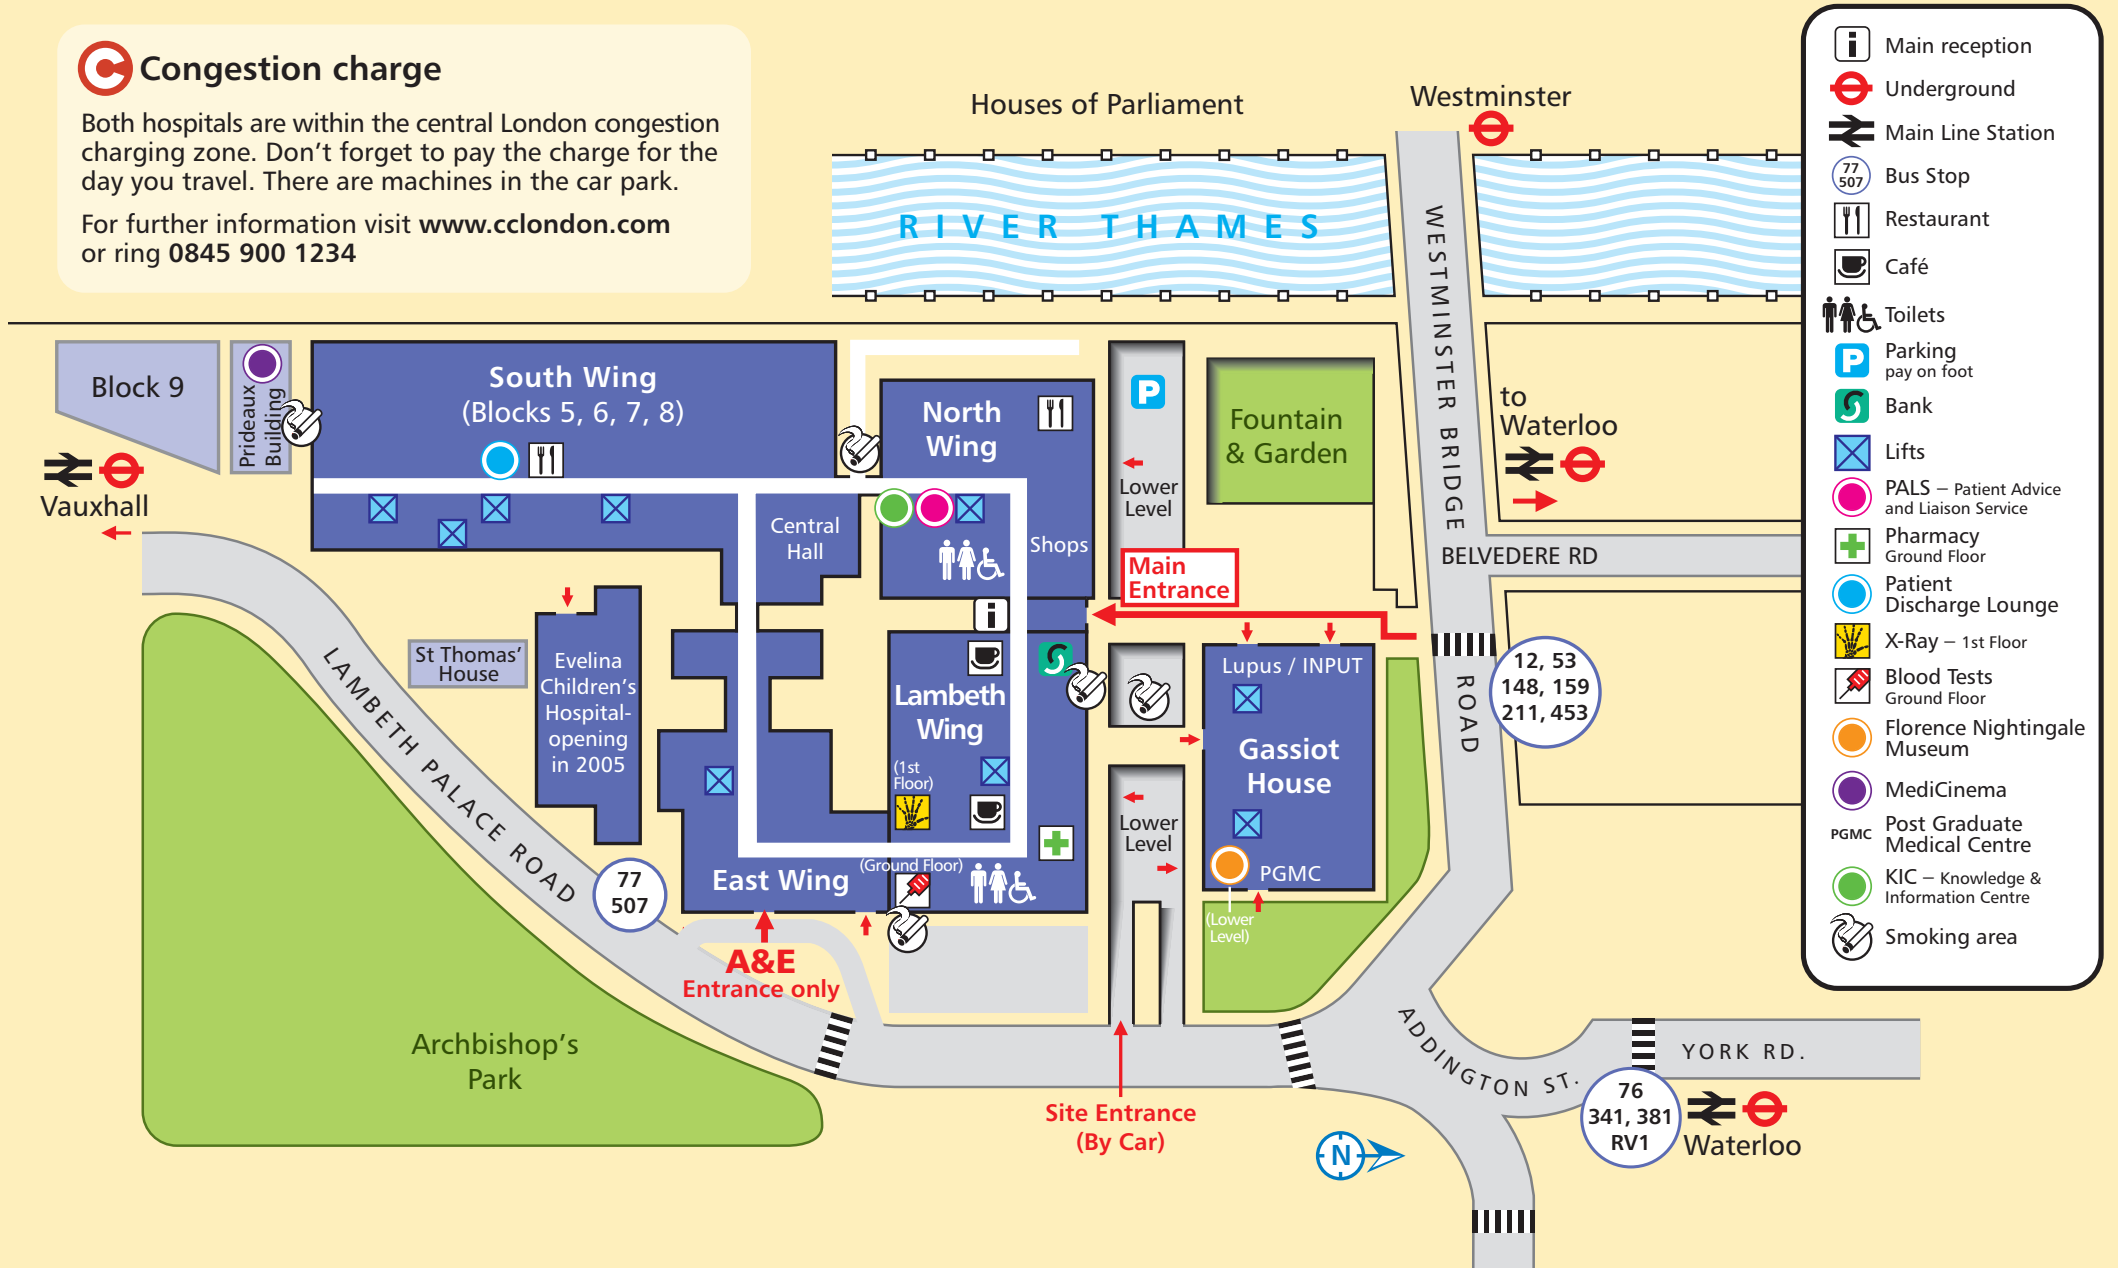

Congestion charge

Both hospitals are within the central London congestion charging zone. Don't forget to pay the charge for the day you travel. There are machines in the car park.

For further information visit www.cclondon.com or ring 0845 900 1234

- Main reception
- Underground
- Main Line Station
- Bus Stop
- Restaurant
- Café
- Toilets
- Parking pay on foot
- Bank
- Lifts
- PALS – Patient Advice and Liaison Service
- Pharmacy Ground Floor
- Patient Discharge Lounge
- X-Ray – 1st Floor
- Blood Tests Ground Floor
- Florence Nightingale Museum
- MediCinema
- Post Graduate Medical Centre
- KIC – Knowledge & Information Centre
- Smoking area